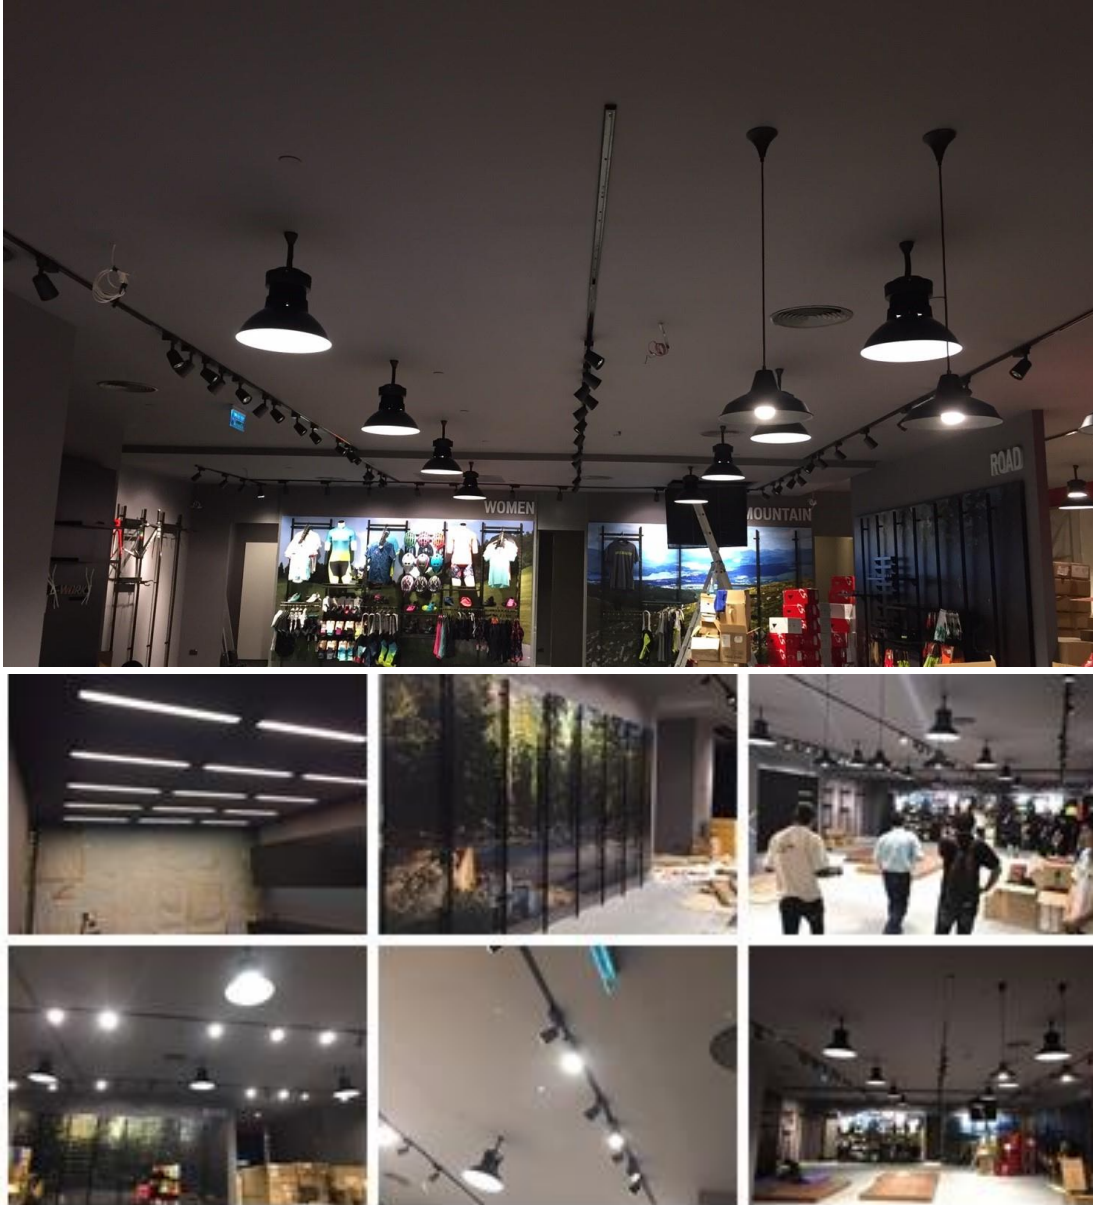

ELECTRICAL WORK.

PROJECT : SPORT BICYCLE SHOP

OWNER : SPORT BICYCLE SHOP.

LACATION : U CHU LIANG BUILDING

SCOPE OF WORK : INSTALLATION ELECTICAL & ALL SYSTEM WORK.

Project • Reference • Electrical and Communication

BB ENGINEERING & SYSTEM